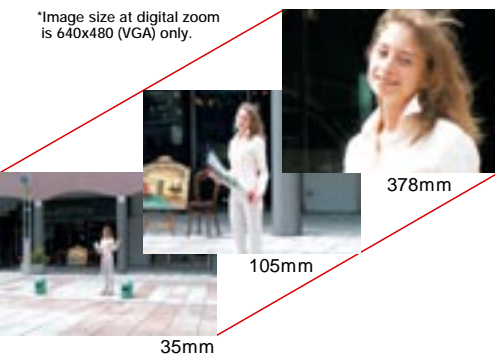

Sound mode enriches data

In "Sound" mode Caplio RR1 turns into a convenient sound recorder that's great for interviews and meetings. You can also add convenient voice memos to captured images and text. Approximately 273 minutes of sound can be placed onto a 128MB SmartMedia™ card.

Wide range of high performance functionality

Caplio RR1 is an outstanding multimedia digital camera with tremendous high-performance functionality. Browse through these impressive additional wide range of features!

- 0.8 sec./frame continuous shooting
- Manual focusing capability

- Exposure compensation (adjustable $\pm 2EV$ in 0.25EV steps)
- 3 adjustable flash settings - (soft, normal, strong)
- Manual white balancing adaptability
- Auto Bracketing exposure capability
- Long-time exposure of up to 8 seconds
- Additional shutter release button for vertical shooting
- Non-compressed mode for high-quality saving (TIFF)